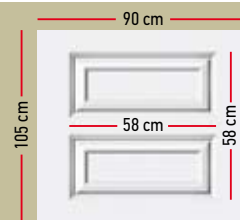

BCD - 20440

BCD-20427
Design Dimensions:
168 X 25 cm
Glass Design:
Delta mat with gold stick

BCD-20434
Design Dimensions:
150 X 45 cm
Glass Design:
Delta mat with gold stick

small panels