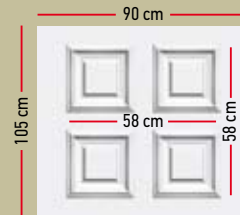

BCD - 20441

BCD-20427
Design Dimensions:
168 X 25 cm
Glass Design:
Delta mat with gold stick

BCD-20434
Design Dimensions:
150 X 45 cm
Glass Design:
Delta mat with gold stick

small panels