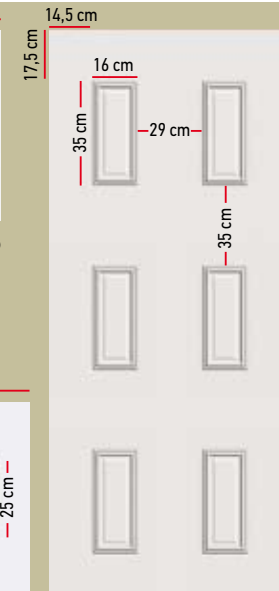

BCD - 20442

BCD - 20449