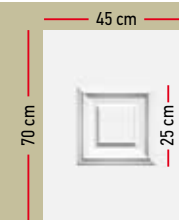

BCD - 20445

BCD-20427
Design Dimensions:
168 X 25 cm
Glass Design:
Delta mat with gold stick

BCD-20434
Design Dimensions:
150 X 45 cm
Glass Design:
Delta mat with gold stick

small panels