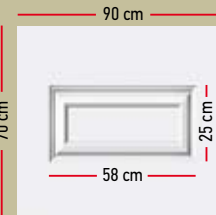

BCD - 20442

BCD-20427
Design Dimensions:
168 X 25 cm
Glass Design:
Delta mat with gold stick

BCD-20434
Design Dimensions:
150 X 45 cm
Glass Design:
Delta mat with gold stick

small panels