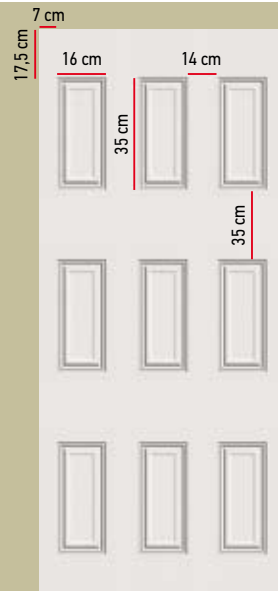

Design Dimensions:
168 X 58 cm
Glass Design:
Delta mat with white stick

Design Dimensions:
168 X 58 cm
Glass Design:
Vitro "red lilly"

BCD - 20241

BCD - 20251

BCD - 20262

BCD - 20902

Design Dimensions:
168 X 58 cm
Glass Design:
Delta mat with gold stick

SMALL PANEL:
Design Dimensions: 168 X 25 cm
LARGE PANEL:
Design Dimensions: 168 X 58 cm
Glass Design: Delta mat with gold stick

Design Dimensions:
168 X 58 cm
Glass Design:
Vitro "red lilly"

Design Dimensions:
168 X 58 cm
Glass Design:
Delta mat with gold stick

Design Dimensions:

168 X 25 cm

Glass Design:

Delta mat with gold stick

BCD-20416

Design Dimensions:

168 X 25 cm

Glass Design:

Delta mat with white stick

BCD-20422

Design Dimensions:

168 X 25 cm

Glass Design:

Delta mat

BCD - 20427

BCD - 20434