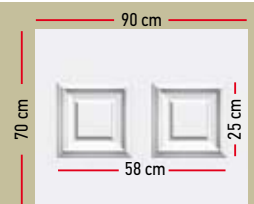

BCD - 20443

BCD-20427
Design Dimensions:
168 X 25 cm
Glass Design:
Delta mat with gold stick

BCD-20434
Design Dimensions:
150 X 45 cm
Glass Design:
Delta mat with gold stick

small panels