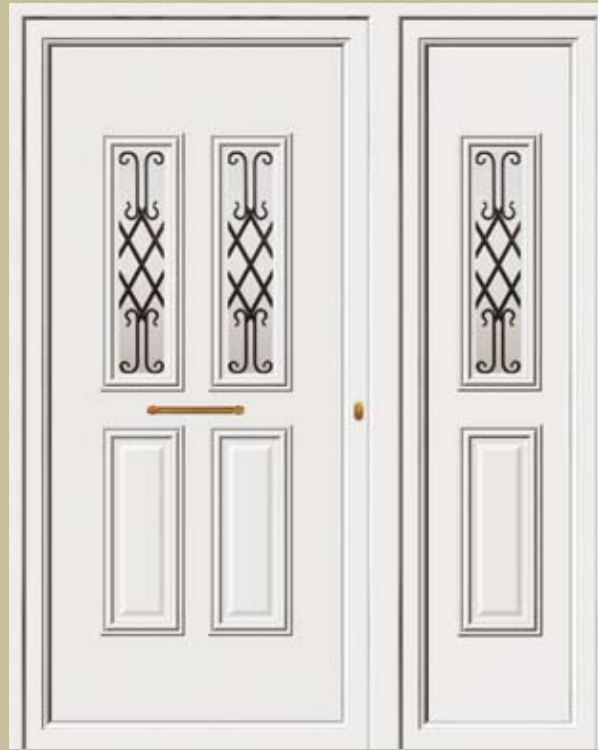

BCD - 20131

SMALL PANEL:
Design Dimensions: 158 X 26 cm
LARGE PANEL:
Design Dimensions: 158 X 61 cm
Glass Design: Rice type with "rhomb" rail

BCD - 20891