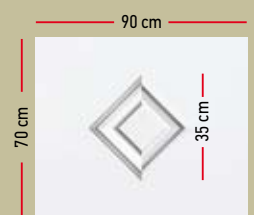

BCD - 20444

BCD-20427
Design Dimensions:
168 X 25 cm
Glass Design:
Delta mat with gold stick

BCD-20434
Design Dimensions:
150 X 45 cm
Glass Design:
Delta mat with gold stick

small panels